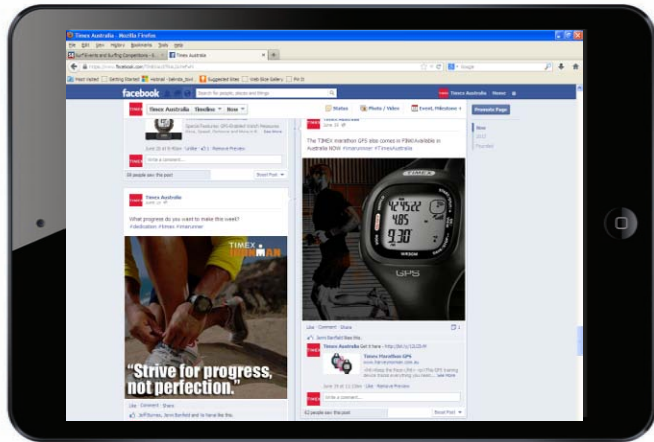

ONLINE - Social Media

Designa Accessories can assist you to grow your Timex business through Social Media platforms and engage your Timex consumers through social media.

www.facebook.com/timexaustralia

1. Personalised Timex posts to call out products and trends to your Facebook fan base.