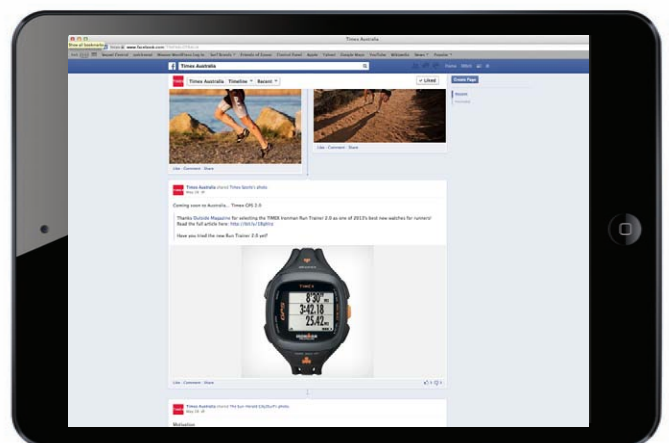

2. Re-post International Timex Watches posts and share to your Facebook fan base.

3. "Call to action" posts can be created to call out events and promotions in store eg. GWP launches.

Twitter Handle
@TimexAustralia

YouTube Website
youtube.com/TimexAustralia

For more information contact the Designa marketing department on (02) 8543 4600 or btowler@designa.com.au