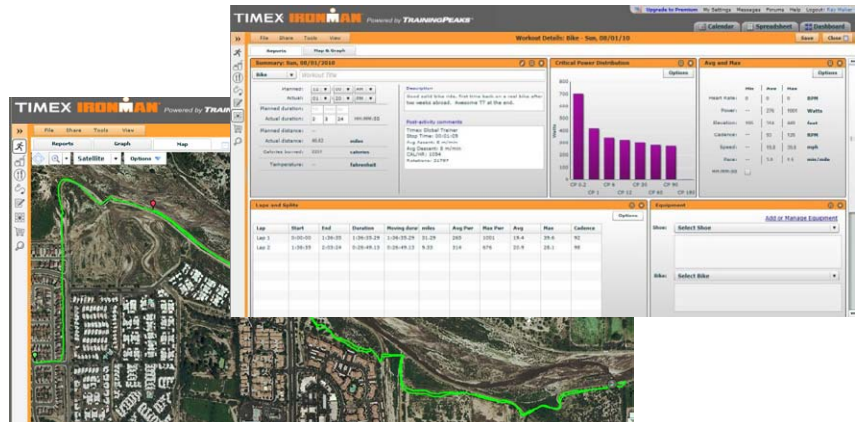

RUN TRAINER 2.0 GPS WATCH:

The Timex® IRONMAN® Run Trainer™ 2.0 is a next-generation, GPS-enabled watch providing real-time pace, distance, and heart rate. The Run Trainer™ 2.0 watch features a crisp high-resolution display, an easy-to-use menu system, and a smaller more comfortable case that does not sacrifice water resistance. After your workout, review your map and performance data with our free online training log powered by TrainingPeaks™.

WATCH FEATURES:

- » Smaller watch with high-resolution, reversible display
- » Real-time distance, pace, speed, heart rate and more
- » Quick and reliable signal with SIRFstarIV™ technology
- » 15-Workout memory with dated summary
- » Free access to online training log
- » Desktop device agent allows for easy changes to watch and performance settings
- » 100-Lap chronograph with customizable 2- or 3-line display
- » Hands-free chronograph operation based on distance and time
- » Pace, speed, and distance vibrating/audible alerts keep your training on-track
- » Hydration and nutrition alerts remind athletes to replenish at regular intervals
- » Interval timer with segments based on time or distance
- » Customisable alarm with backup
- » Rechargeable Li-Ion battery with 8-hour life in full GPS mode
- » Compatible with ANT+™ sensors for heart rate and foot pod data
- » Watch WR to 50m (GPS and ANT+™ features not available underwater)
- » INDIGLO® night-light with NIGHT-MODE® feature and Constant-On options

T5K742 • $319

ONLINE TRAINING LOG SOFTWARE:

Beyond offering outstanding value from its GPS products, Timex® provides free training software for its Timex® IRONMAN® Run Trainer™ watches and Cycle Trainer™ 2.0 bike computer.