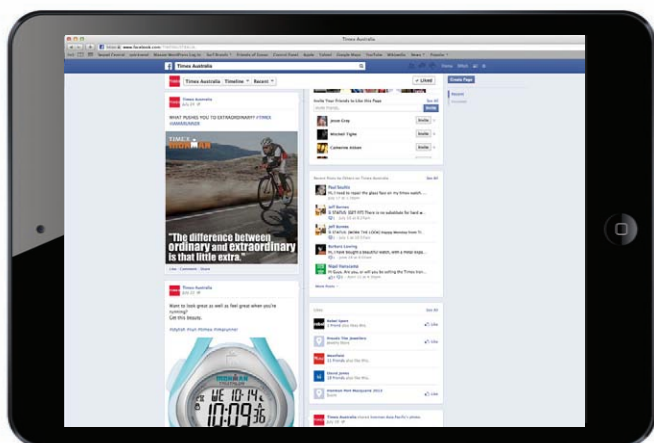

2. Re-post International Timex Watches posts and share to your Facebook fan base.

3. "Call to action" posts can be created to call out events and promotions in store eg. GWP launches.

Twitter Handle
@TimexAustralia

YouTube Website
youtube.com/TimexAustralia

For more information contact the Designa marketing department on (02) 8543 4600 or btowler@designa.com.au